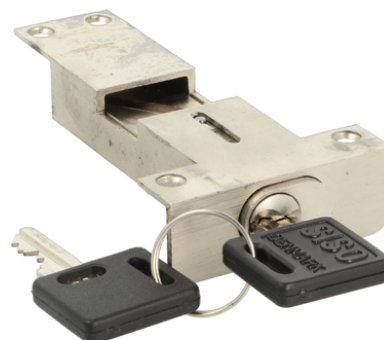

PRODUCT SHEET

Description:

Central Push Button Lock 1011 Front, W/SISO Car Key, No Bar and No Accessories

Item number:

14.03.036-0

Units	Box	Carton	HS Code	Barcode
Pcs.		25	8301300000	 5704866034593

SISO A/S
Mileparken 11
DK-2740 Skovlunde
Denmark
VAT: DK 24786013

Phone +45 45 830 900
www.siso.dk
siso@siso.dk

Danske Bank
Nytorv Branch
Copenhagen
SWIFT: DABADKKK

Account no.
4180 3112 112936
IBAN Account
DK7230003112112936